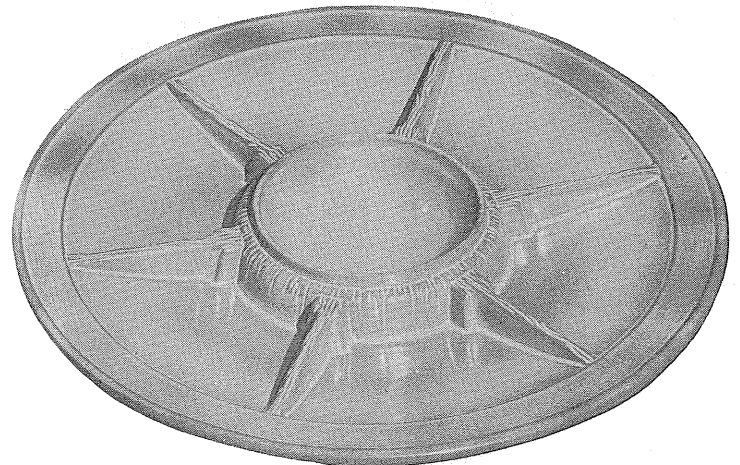

93—24 oz. PITCHER—1.50 90C—3 oz. TUMBLER—.40
7 piece JUICE SET—3.50

4K—BUTTER DISH—1.50

5PT—TV "PALLET" TRAY—2.00

82—6 cup COFFEE CARAFE WITH WARMER, LID & 1 CANDLE—5.00
CARAFE & LID ONLY—3.50

94 TRC—CATTLE BRAND

94 TRH—HORSE SHOE

TRIVETS

6" DIAMETER—1.00 each
AVAILABLE IN
PRAIRIE GREEN
DESERT GOLD
WHITE SAND
BROWN SATIN

7 TR—CHEROKEE ALPHABET

818—5 SECTION, ONE PIECE "SUZETTE" ON BALL BEARING BASE—12"—6.00
SUSAN ONLY—5.00

ACCESSORIES WHICH CAN BE USED WITH ALL DINNERWARE PATTERNS

"FOR THE SHEER PLEASURE OF CASUAL LIVING"

94FC 7 SECTION, ONE PIECE SUSAN ON BALL BEARING BASE—15"—7.50
SUSAN ONLY—6.50