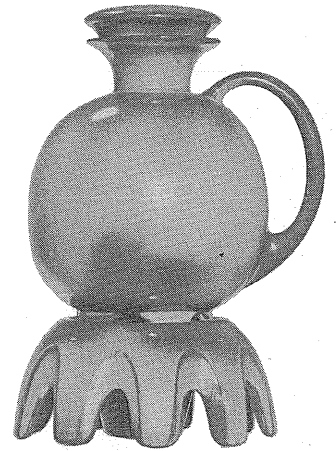

THE "PARTY POW-WOW"

The table Bar-B-Q for hot hors d'oeuvres, cocktail sausages, cheese chunks, marshmallows, etc.

POW-WOW POT
12 SKEWERS
1 CAN STERNO HEAT
825—set—6.00
826—BOWLS—1.00 each

- SMART
- NEW
- CLEAN
- HANDY
- SAFE

93—24 oz. PITCHER—1.50 90C—3 oz. TUMBLER—.40
7 piece JUICE SET—3.50

4K—BUTTER DISH—1.50

5PT—TV "PALLET" TRAY—2.00

82—6 cup COFFEE CARAFE WITH WARMER, LID & 1 CANDLE—5.00
CARAFE & LID ONLY—3.50

94 TRC—CATTLE BRAND

94 TRH—HORSE SHOE

TRIVETS

6" DIAMETER—1.00 each
AVAILABLE IN
PRAIRIE GREEN
DESERT GOLD
WHITE SAND
BROWN SATIN

7 TR—CHEROKEE ALPHABET

818—5 SECTION, ONE PIECE "SUZETTE" ON BALL BEARING BASE—12"—6.00
SUSAN ONLY—5.00