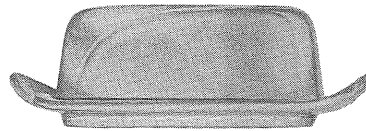

THE "PARTY POW-WOW"

The table Bar-B-Q for hot hors d'oeuvres, cocktail sausages, cheese chunks, marshmallows, etc.

POW-WOW POT
12 SKEWERS
1 CAN STERNO HEAT
825—set—6.00
826—BOWLS—1.00 each

- SMART
- NEW
- CLEAN
- HANDY
- SAFE

93—24 oz. PITCHER—1.50 90C—3 oz. TUMBLER—.40
7 piece JUICE SET—3.50

4K—BUTTER DISH—1.50

5PT—TV "PALLET" TRAY—2.00

82—6 cup COFFEE CARAFE WITH WARMER, LID & 1 CANDLE—5.00
CARAFE & LID ONLY—3.50

94 TRC—CATTLE BRAND